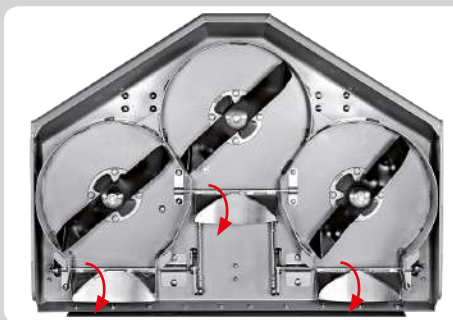

MD 22N

		HP-kW		 L (US qts)						
					DIFF. LOCK	HYDROSTATIC			QUICK SHIFT	
MD 22N	7220 Prof. Series B&S	HP 18- kW13.2	656/2	7 (7.4)	✓	0 - 10,5 km/h (0 - 6,5 mph)	48 cm (18.9 in)	25...110 mm (0.9...4.3 in)	110 cm (43 in)	315 (694)